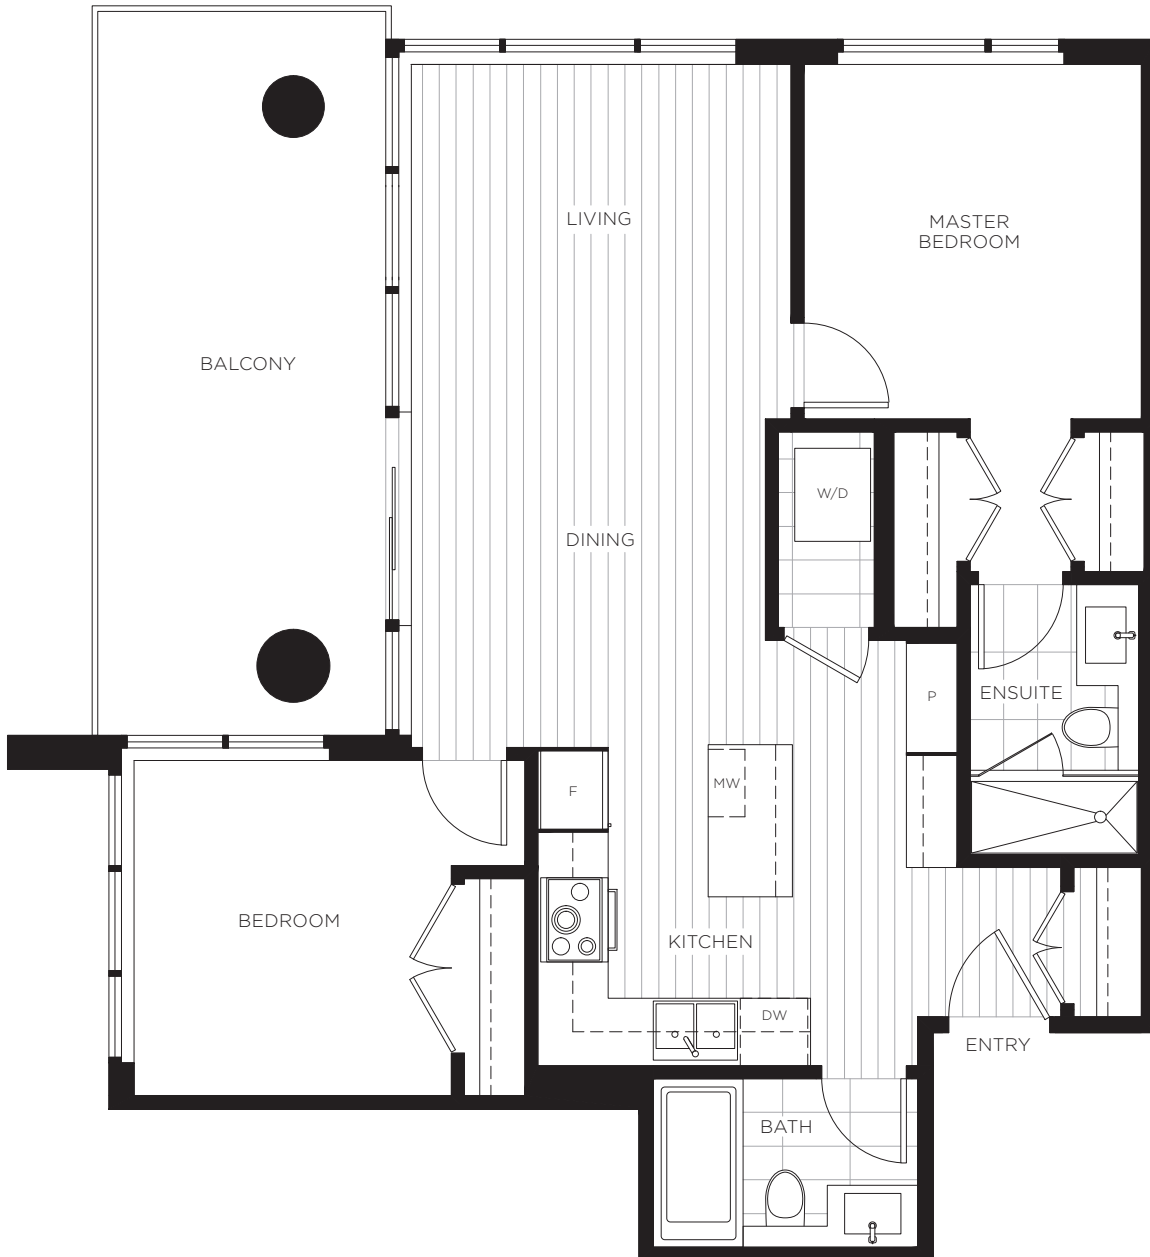

# B2

TWO BEDROOM  
 TWO BATH  
**APPROX. 837 SQ. FT.**  
 BALCONY APPROX. 183 SQ. FT.

LEVELS 12-25