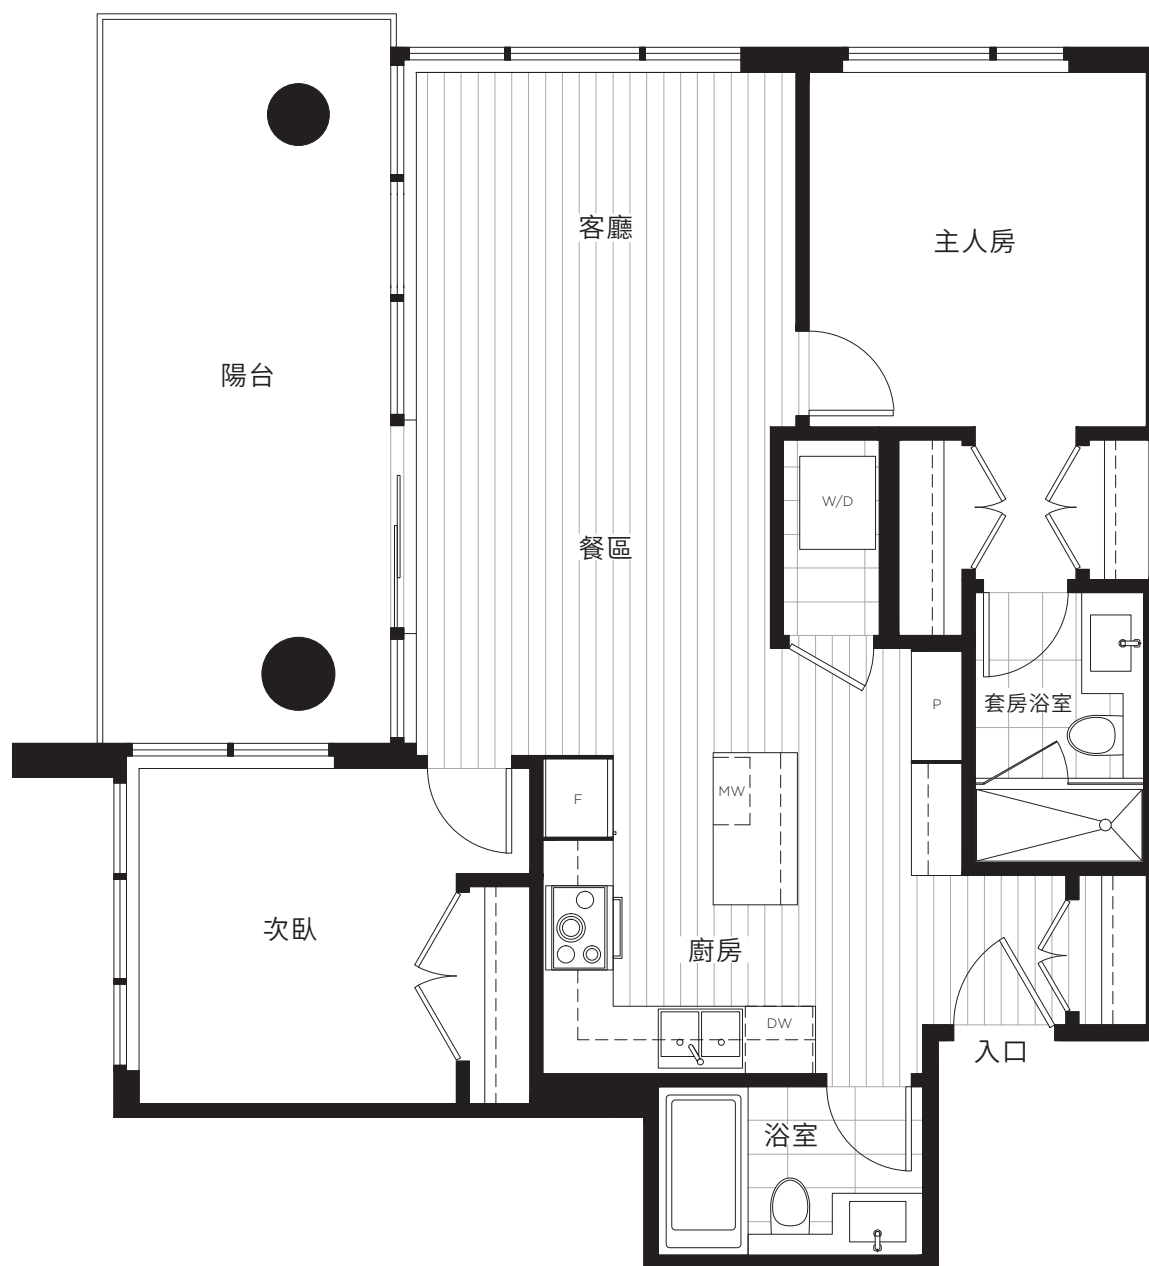

Sydney

LOUGHEED
TOWN CENTRE

B2

2 睡房

2 浴室

約 837 平方英尺

陽台約 183 平方英尺

樓層 12-25

In a continuing effort to meet the challenge of product improvements, we reserve the right to modify or change dimensions, sizes, specifications, layouts, plan orientations and materials without notice. All deck, patio, balcony, terraces and yard sizes may vary. Columns, privacy screens, spandrel, demising walls and guardrail details may vary depending upon floor level. The quality homes at Sydney are built by LM Sydney Homes Limited Partnership. E. & O.E.