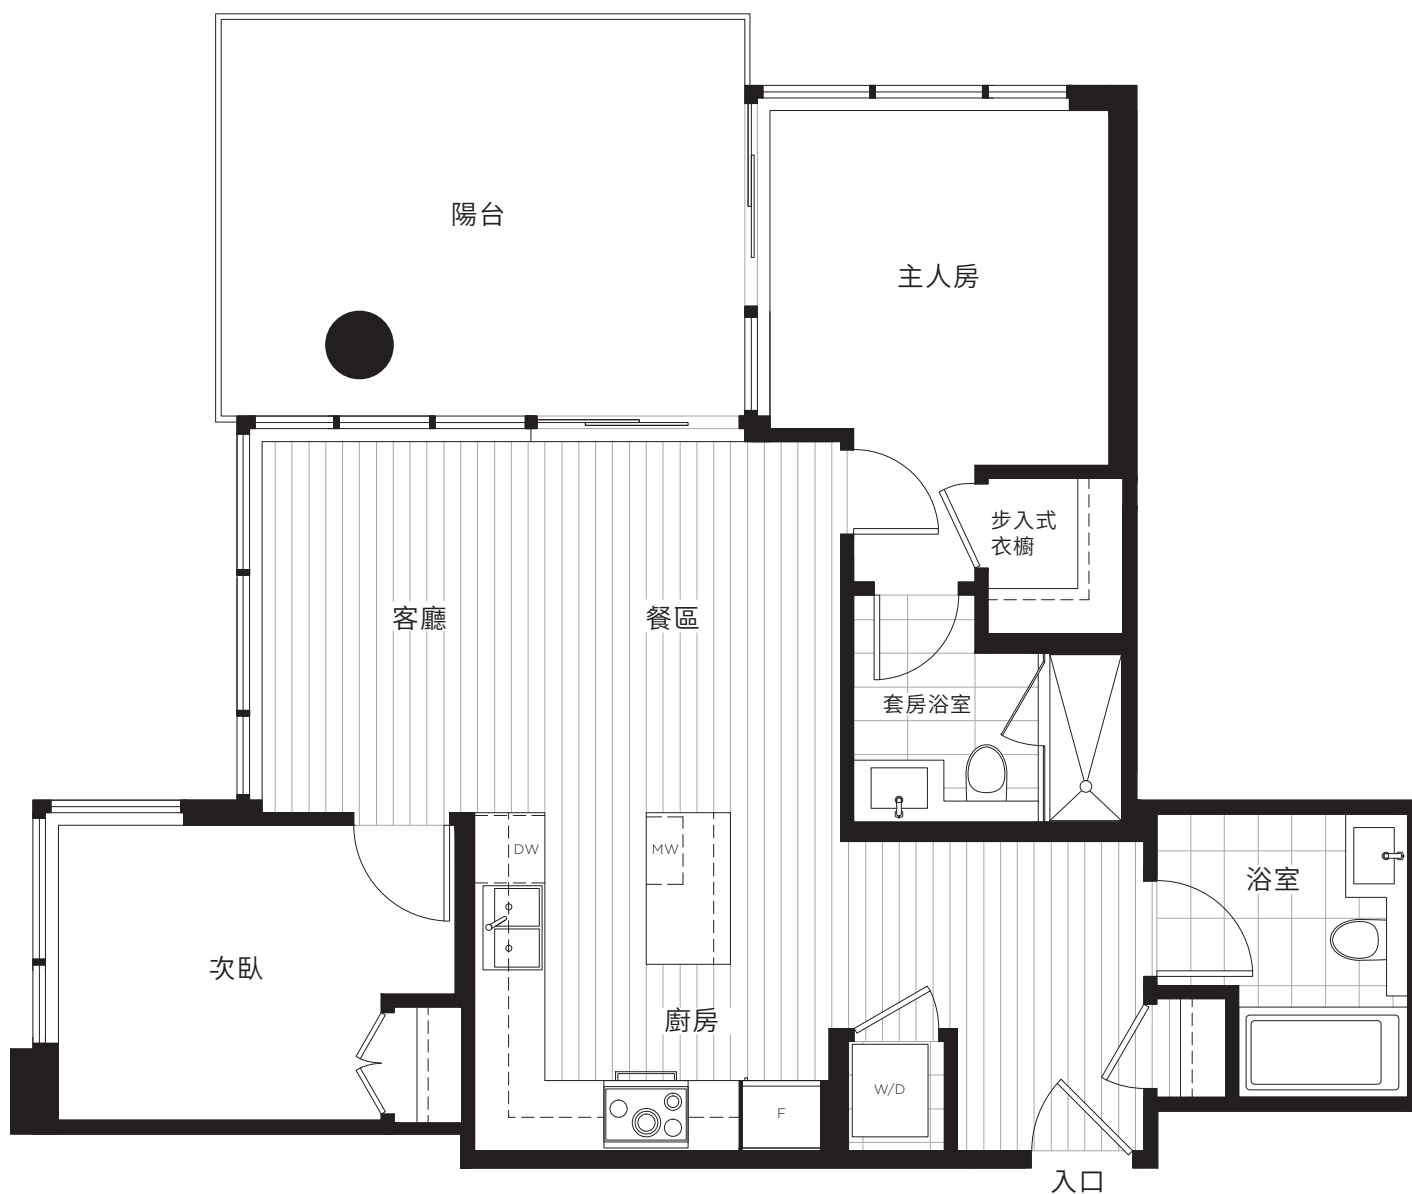

Sydney

LOUGHEED
TOWN CENTRE

B1

靈活公寓

2 睡房
2 浴室

約 840 平方英尺

陽台約 182 平方英尺

樓層 6-11

樓層 12-21

In a continuing effort to meet the challenge of product improvements, we reserve the right to modify or change dimensions, sizes, specifications, layouts, plan orientations and materials without notice. All deck, patio, balcony, terraces and yard sizes may vary. Columns, privacy screens, spandrel, demising walls and guardrail details may vary depending upon floor level. The quality homes at Sydney are built by LM Sydney Homes Limited Partnership. E. & O.E.