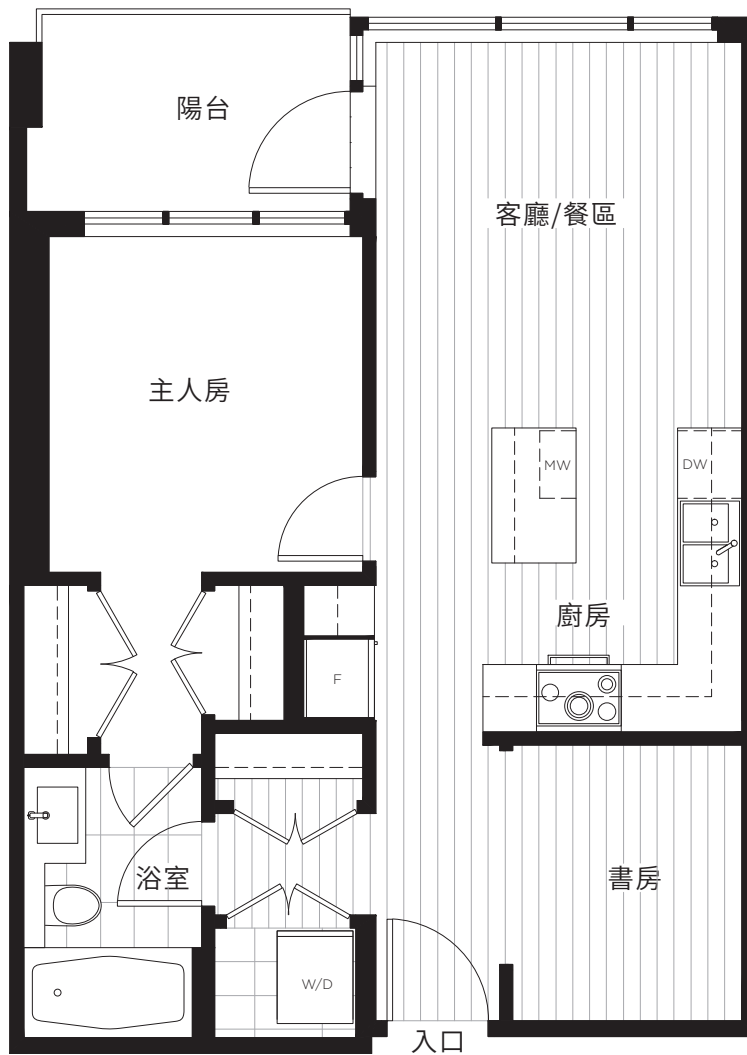

Sydney

LOUGHEED
TOWN CENTRE

A2

精巧2睡房

1浴室

約 611 平方英尺

陽台約 54 平方英尺

樓層 6-11

樓層 12-25

In a continuing effort to meet the challenge of product improvements, we reserve the right to modify or change dimensions, sizes, specifications, layouts, plan orientations and materials without notice. All deck, patio, balcony, terraces and yard sizes may vary. Columns, privacy screens, spandrel, demising walls and guardrail details may vary depending upon floor level. The quality homes at Sydney are built by LM Sydney Homes Limited Partnership. E. & O.E.