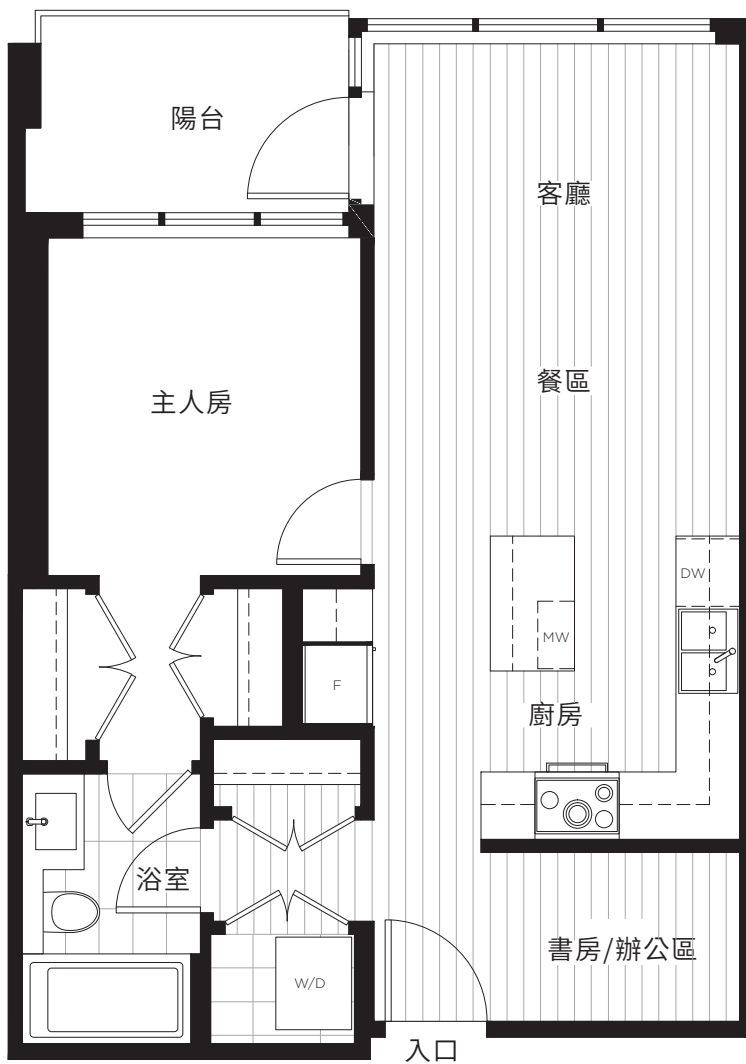

Sydney

LOUGHEED
TOWN CENTRE

A

1 睡房加書房
1 浴室

約 611 平方英尺
陽台約 54 平方英尺

樓層 6-11

樓層 12-25

In a continuing effort to meet the challenge of product improvements, we reserve the right to modify or change dimensions, sizes, specifications, layouts, plan orientations and materials without notice. All deck, patio, balcony, terraces and yard sizes may vary. Columns, privacy screens, spandrel, demising walls and guardrail details may vary depending upon floor level. The quality homes at Sydney are built by LM Sydney Homes Limited Partnership. E. & O.E.